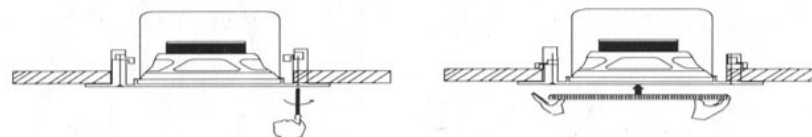

Public Address System

Ceiling Woof Speaker System WA251

FREQ. RESPONSE

(dB SPL, 1W, 1m)

TAKE AWAY NET

DISTORTION

(THD<1.5% 1W, 1m, 50Hz-300kHz)

INSTALL HOLE

INSTALLATION

- 1、 Press to ascend the method of the diagram trumpet net the crest outs.
- 2、 Cut a $\varnothing 245\text{mm} \sim \varnothing 250\text{mm}$ installation hole on ceiling as shown above.
- 3、 Connect audio broadcasting wire to the terminals according to the table below.

Power / Voltage	70V	100V
Terminals		
Red---Black	10W	20W

- 4、 Push the loudspeaker into your ceiling, beat with screw tight, install the net.(see the following diagram)

- 5、 Adjust the direction of the set and examine whether it is steady.