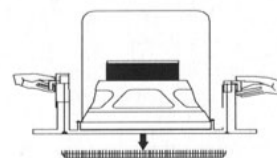

Public Address System

Ceiling Woof Speaker System WA251

FREQ. RESPONSE

(dB SPL, 1W, 1m)

TAKE AWAY NET

DISTORTION

(THD<1.5% 1W, 1m, 50Hz-300kHz)

INSTALL HOLE

INSTALLATION

- 1、 Press to ascend the method of the diagram trumpet net the crest outs.
- 2、 Cut a $\varnothing 245\text{mm} \sim \varnothing 250\text{mm}$ installation hole on ceiling as shown above.
- 3、 Connect audio broadcasting wire to the terminals according to the table below.

Power / Voltage	70V	100V
Terminals		
Red---Black	10W	20W

- 4、 Push the loudspeaker into your ceiling, beat with screw tight, install the net.(see the following diagram)

- 5、 Adjust the direction of the set and examine whether it is steady.

OWNER'S MANUAL

Thank you for purchasing PA speaker system of **ABK** series. All of **ABK** series products have been tested strictly before shipping. **ABK** series PA speaker system is widely used in hotel, trade building, supermarket, school, entertainment, etc. It's the most ideal choice of you! In order to facilitate installing, modulating and running please read this manual carefully before setup.

FEATURES:

- Voltage 70/100V, Rated power 20W ;
- Max. Sound Pressure Level $103 \pm 2\text{dB}$, Effective Freq. Range 50Hz - 300Hz;
- It is made of high quality engineering plastic, long-term durability, never out of shape and fade;
- With high sensitivity speaker unit ($90 \pm 2\text{dB}$), long life, sounds clear and sonorousness.

DSPPA ACOUSTIC TECHNOLOGY CO., LTD.

МУЗЦЕНТР
МУЗЫКАЛЬНОЕ ОБОРУДОВАНИЕ

<https://muzcentre.ru>