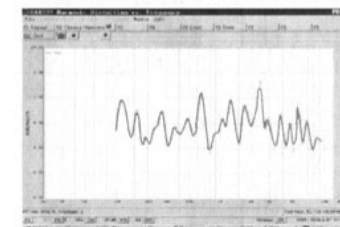

Public Address System

Ceiling Woof Speaker System WA251

FREQ. RESPONSE

(dB SPL, 1W, 1m)

TAKE AWAY NET

DISTORTION

(THD<1.5% 1W, 1m, 50Hz-300kHz)

INSTALL HOLE

FEATURES:

- Voltage 70/100V, Rated power 20W ;
- Max. Sound Pressure Level $103 \pm 2\text{dB}$, Effective Freq. Range 50Hz - 300Hz;
- It is made of high quality engineering plastic, long-term durability, never out of shape and fade;
- With high sensitivity speaker unit ($90 \pm 2\text{dB}$), long life, sounds clear and sonorousness.