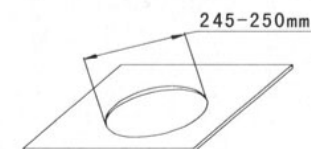

INSTALLATION

- 1、 Press to ascend the method of the diagram trumpet net the crest outs.
- 2、 Cut a $\varnothing 245\text{mm} \sim \varnothing 250\text{mm}$ installation hole on ceiling as shown above.
- 3、 Connect audio broadcasting wire to the terminals according to the table below.